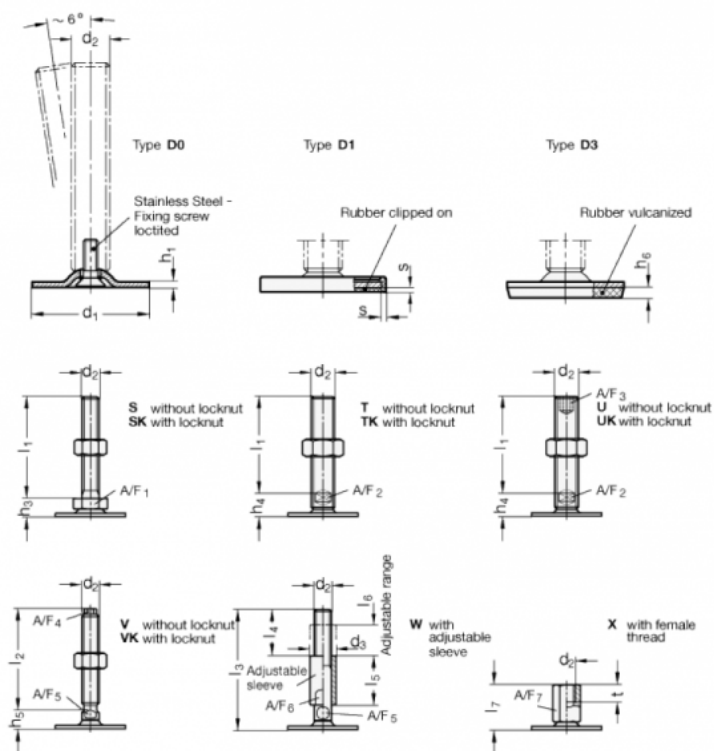

Article number: 204180M24209D3W

Description: E+G levelling foot
GN 41-80-M24-209-D3-W

Note: W With adjustable sleeve , Hygienic Version, Wrench flat at the bottom

Measures

A/F5 = 20	l4 = 67
A/F6 = 30	l5 = 67
d1 = 80	l6 = 42
d2 = M24	s =
d3 = 35	
h1 = 3	
h6 = 5	
l3 = 209	